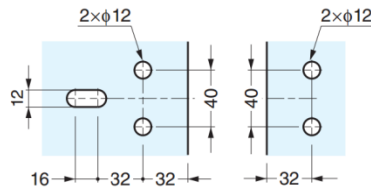

### Sold Separately

- Indicator: **ZL-2401-INR** (for wood)
- Indicator: **ZL-2401-INR-GB** (for glass)

### Cut Out Dimensions

Door (wood)

Door (glass)