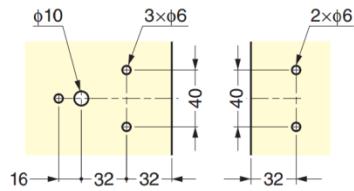

### Sold Separately

- Indicator: **ZL-2401-INR** (for wood)
- Indicator: **ZL-2401-INR-GB** (for glass)

### Cut Out Dimensions

Door (wood)

Door (glass)